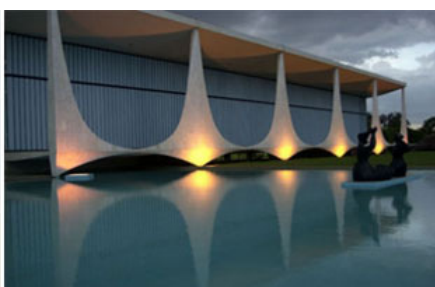

Day 6 - BRASÍLIA

FD Tour visiting Republic cultural Space , Metropolitan Cathedral, Ministries Square, Itamaraty Palace, Three Powers square, Lucio Costa Space, Niemeyer Space, Jk Bridge, Alvorada Palace and the University of Brasilia.