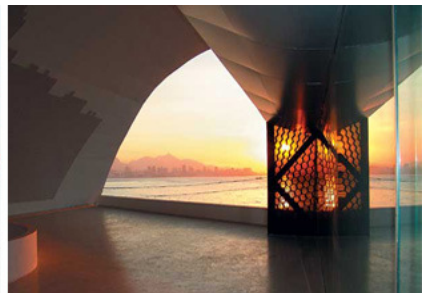

### **Day 3 – RIO DE JANEIRO**

Breakfast and departure to Niteroi to visit the beautiful historical monuments, created by architect Oscar Niemeyer: Contemporary Art Museum (Mac), and the complex with works by Niemeyer, including the recently inaugurated building of Oscar Niemeyer foundation.