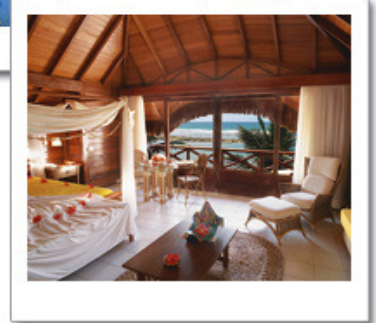

Nannai Beach Resort