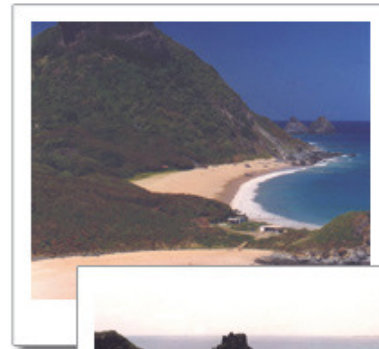

Splendid

Nannai Beach Resort (Porto de Galinhas) & **Pousada Maravilha** (Fernando de Noronha)

Package includes:

- 3 nights at Nannai Beach Resort in Deluxe room (half-board)
- Check in with welcome drink
- Round Trip transfers
- Cultural Tour Olinda & Francisco Brennand Museum with Lunch
- Air Tkt Recife / Fernando Noronha / Recife;
- 3 nights at Posada Maravilha in deluxe room (breakfast)
- Round Trip Transfers
- Intro Seminar
- Historical Trekking