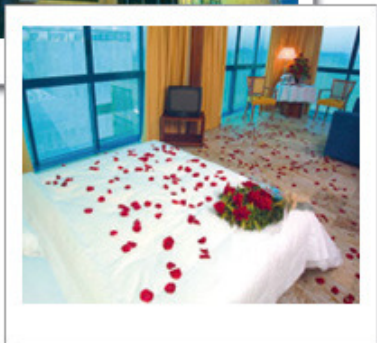

### **Summerville Resort**

- Round Trip Transfers Recife / Porto de Galinhas / Recife;
- 4 nights accommodation in standard room;
- Full Board (drinks not included).

### **Atlante Plaza Hotel**

- Round Trip Transfers Airport / Hotel / Airport;
- 2 nights accommodation in Standard room;
- Daily Brazilian breakfast;
- City Tour Recife & Olinda.